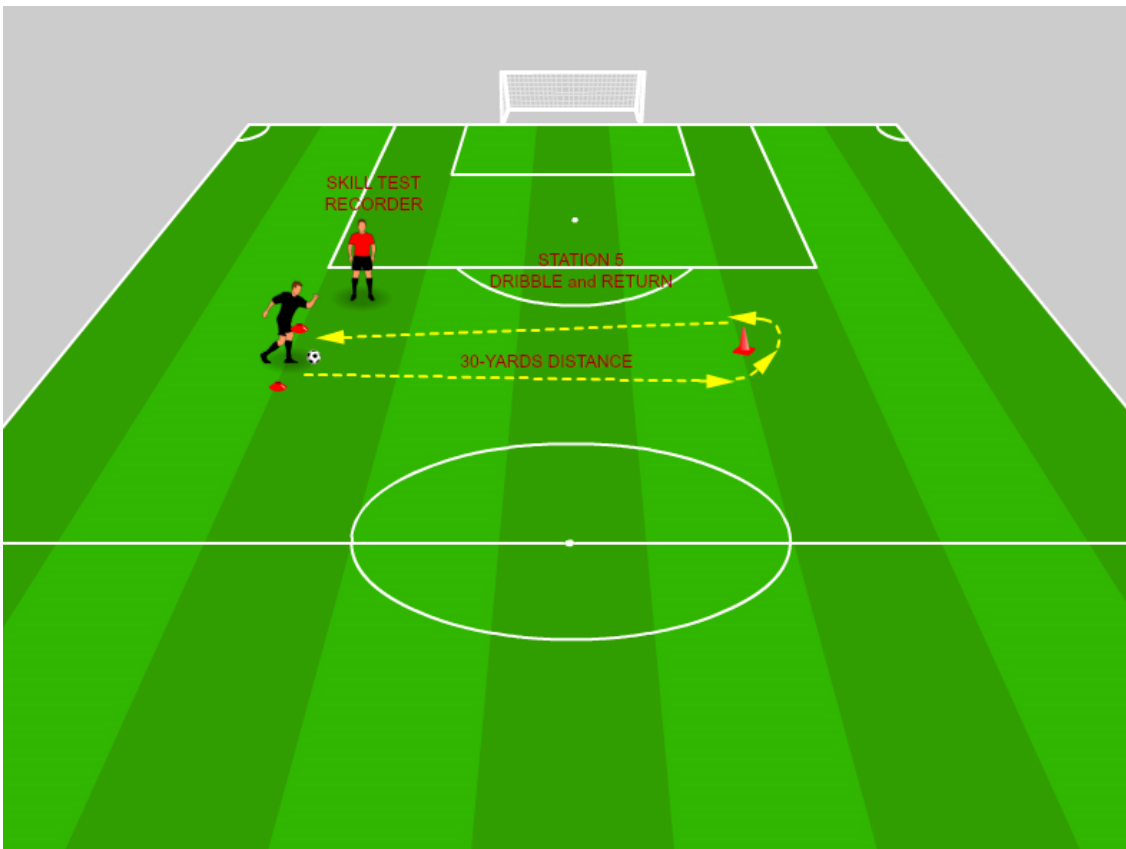

## CAPS STATION 5 DRIBBLE RETURN

<b>Date:</b>	7/Jan/2018	<b>Measurement:</b>	Select Pitch Area
<b>Time:</b>	N/A:N/A	<b>Players:</b>	0
<b>Duration:</b>	N/A	<b>Level:</b>	U5 - U18

**Objective:** Measure speed with ball and change of direction

**Description:** STR starts clock and stops it when player goes around cone and back through starting gate.  
ADD 5 seconds for hitting cone

**Coaching Points:**

**Progression:** Move to CAPS Station 6 WEIGHTED PASS